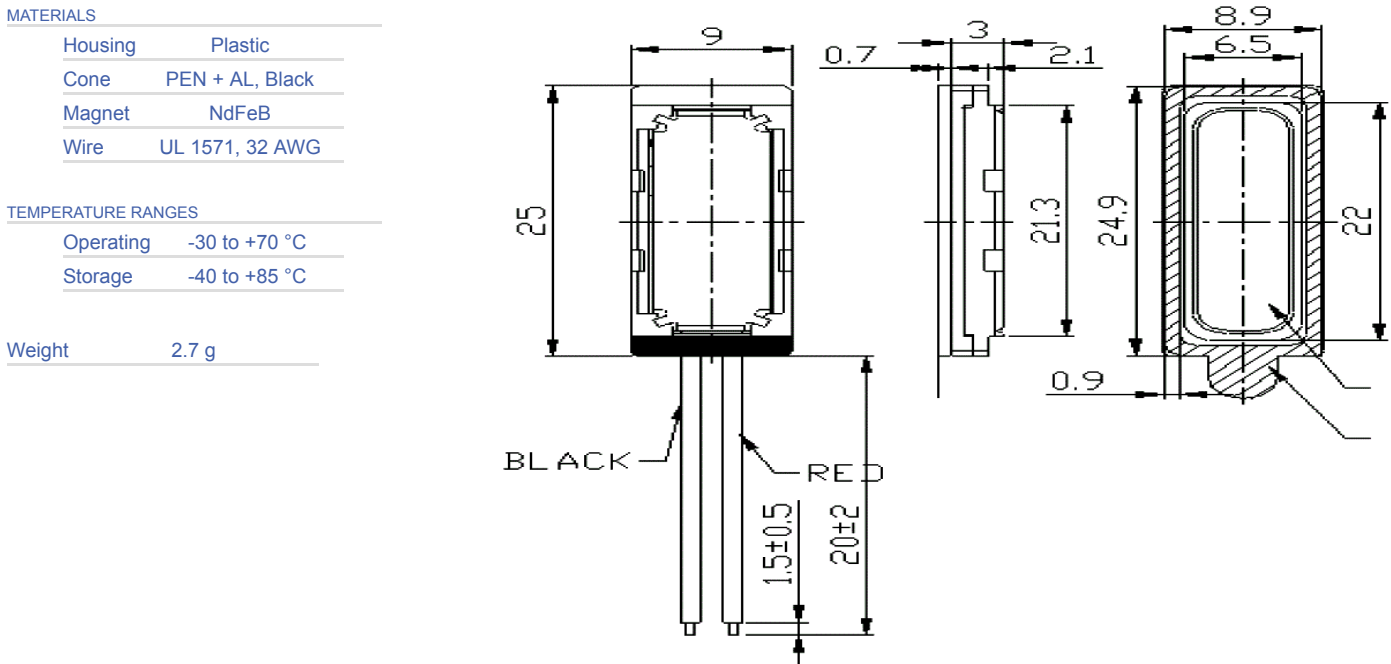

### Physical Characteristics

Revision	Description	By	Date
2-2017	Corrected type-o in description only. Changed 250 mm to 25.0 mm.	WS	2017-06-26
3-2019	Migrate to new format	WS	2019-06-21

Warranty: For a period of one (1) year from date of shipping under normal operations conditions This warranty does not apply to products damaged through misuse, abuse, improper installation, alteration, rework, or attempt to repair.