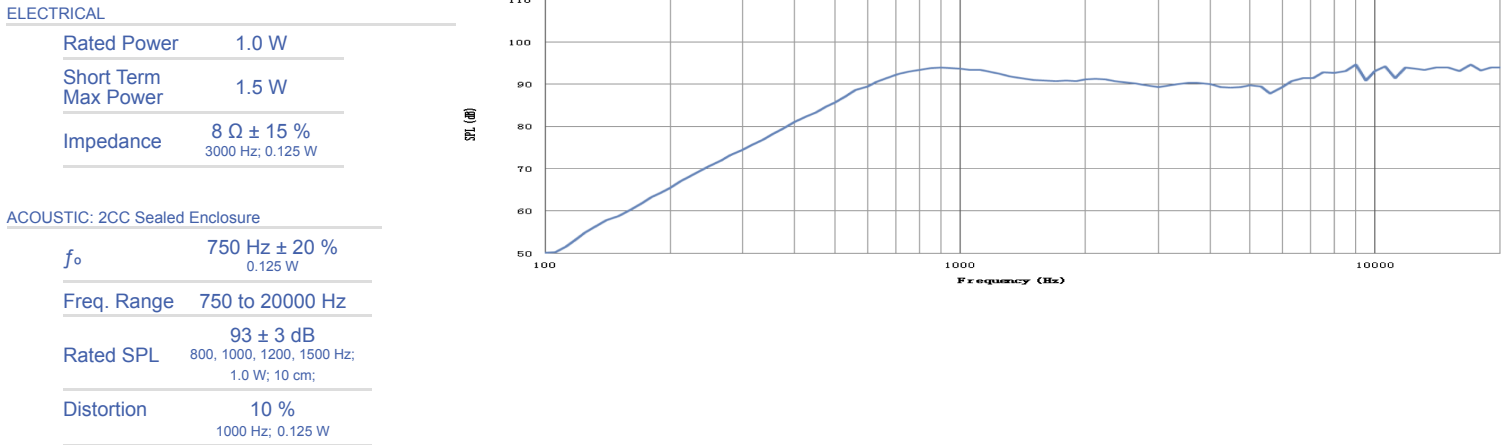

## CS25-01W75-03-2

Former P/N: CES250V030BF08PMN750RGDJ

Rev. 3-2019  
RoHS3 & REACH  
Mobile Speakers

### Operating Characteristics

### Physical Characteristics

Revision	Description	By	Date
2-2017	Corrected type-o in description only. Changed 250 mm to 25.0 mm.	WS	2017-06-26
3-2019	Migrate to new format	WS	2019-06-21

Warranty: For a period of one (1) year from date of shipping under normal operations conditions This warranty does not apply to products damaged through misuse, abuse, improper installation, alteration, rework, or attempt to repair.