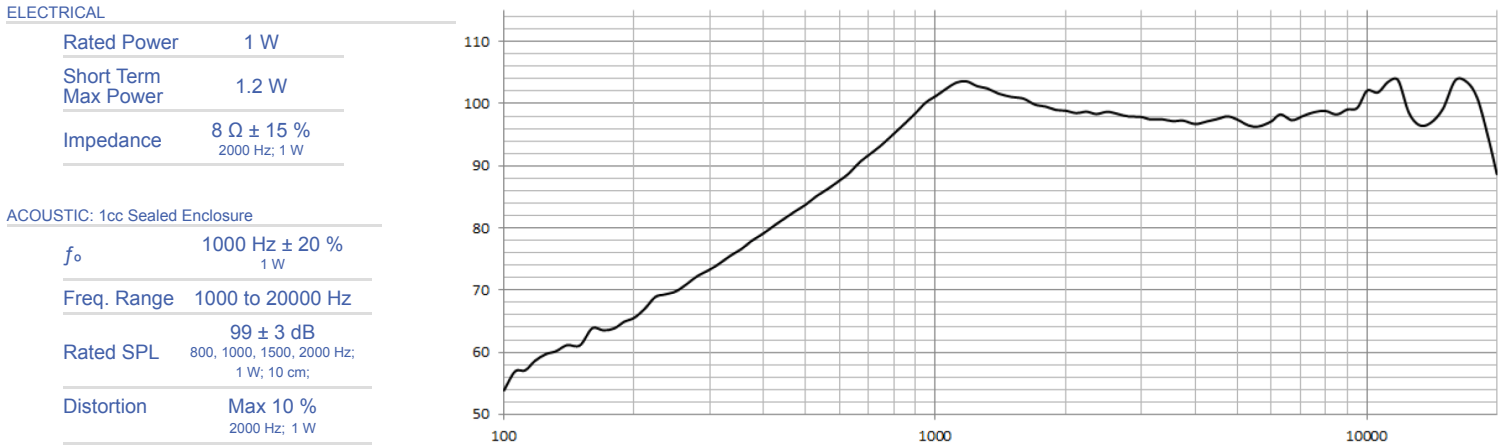

CS15-01P100-04-1X

Rev. 0-2021
 RoHS3 & REACH
 IPX7 Front Face
 Mobile Speakers

Operating Characteristics

Physical Characteristics

All Measurements are mm unless noted otherwise.

Revision	Description	By	Date
0-2021	Original Specification	CT	2021-04-30