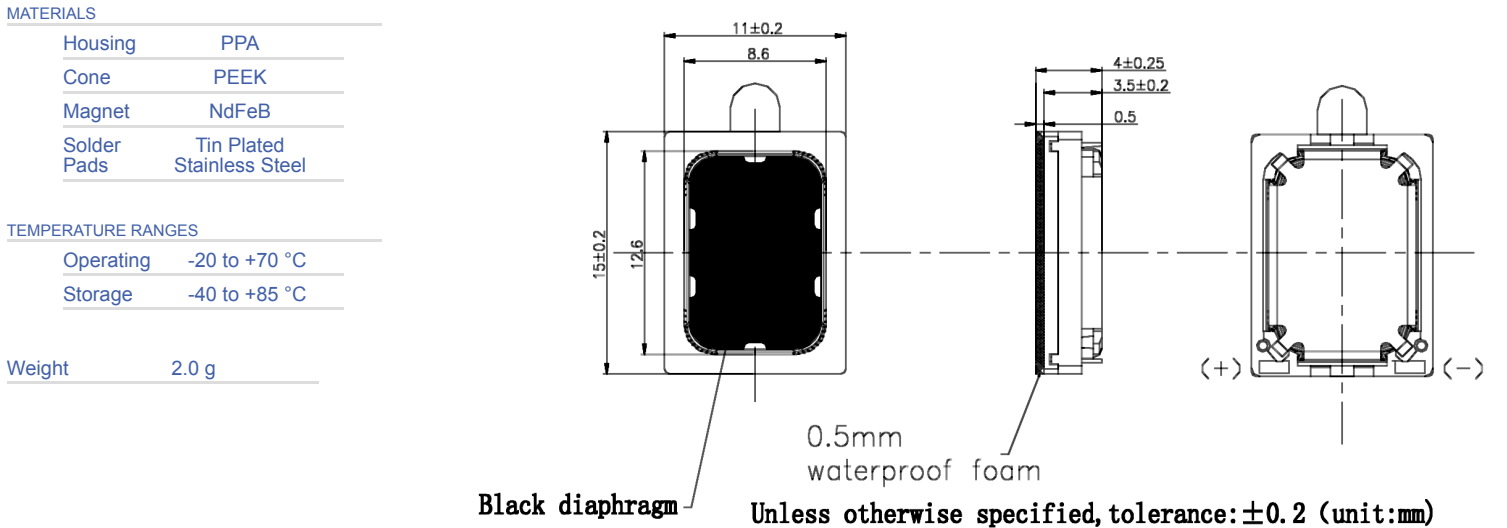

CS15-01P100-04-1X

Rev. 0-2021
 RoHS3 & REACH
 IPX7 Front Face
 Mobile Speakers

Operating Characteristics

Physical Characteristics

All Measurements are mm unless noted otherwise.

Revision	Description	By	Date
0-2021	Original Specification	CT	2021-04-30